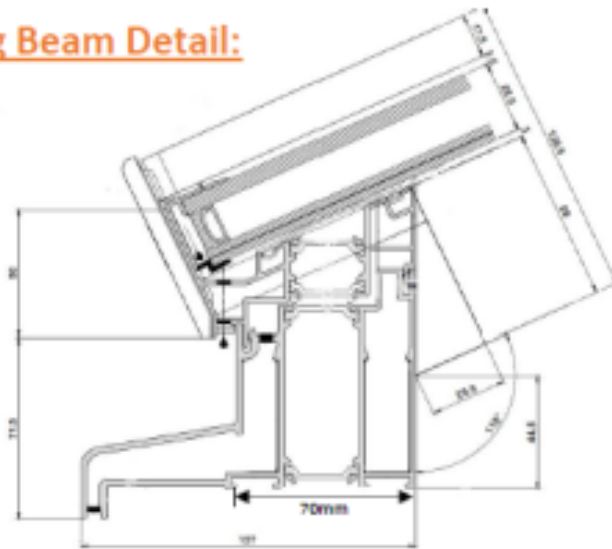

Pitch:

- Fixed 25 Degree

Minimum Size
1000mm X 1500mm

Ring Beam Detail:

Maximum Size
2000mm X 5000mm

Quotation to supply and fit to timber framed roof. All making good at extra cost

Chartwel Green SMART Atrium Roof